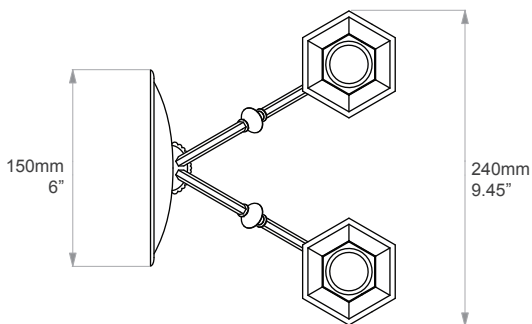

Ebury Sconce

L4008

An oval piecrust bordered classic Queen Anne two armed wall light.

UK / EU / US Version

Depth: 185mm / 7.25"
Height: 260mm / 10.25"
Width: 240mm / 9.5"

Finishes: Antique Brass, Antique Silver

Weight: 1kg
Material: Brass
Shade: Recommended 115mm / 4.5" Base Diameter

Certification: BSEN 60598
IP Rated: UK - can be upgraded with an IP44 rated light unit

Lamp Holder: x 2 E14 (UK / EU) x 2 E12 (US)
Input Voltage: 230v (UK / EU) 110v (US)
Bulb: x 2 E14 caalex 3.5W candle (UK / EU)
 or, x 2 E12 Bulbrite 25W candle (US)
Bulb Wattage: 40w max recommended

Additional Info: Lamps can be wired for UK, Europe or USA. Measurements given are approximate. All metal work items are bespoke and hand coloured. This means that each piece is individual and that it will continue to age and change colour over time. The wall fixing supplied as standard.

TOP

SIDE

FRONT