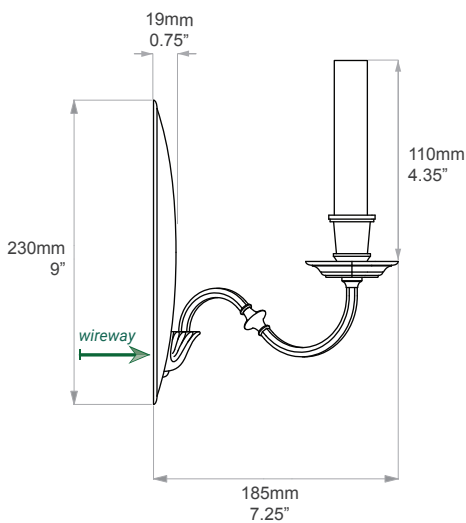

Ebury Sconce

L4008

An oval piecrust bordered classic Queen Anne two armed wall light.

UK / EU / US Version

Depth: 185mm / 7.25"
Height: 260mm / 10.25"
Width: 240mm / 9.5"

Finishes: Antique Brass, Antique Silver

Weight: 1kg
Material: Brass
Shade: Recommended 115mm / 4.5" Base Diameter

Certification: BSEN 60598
IP Rated: UK - can be upgraded with an IP44 rated light unit

Lamp Holder: x 2 E14 (UK / EU) x 2 E12 (US)
Input Voltage: 230v (UK / EU) 110v (US)
Bulb: x 2 E14 caalex 3.5W candle (UK / EU)
or, x 2 E12 Bulbrite 25W candle (US)
Bulb Wattage: 40w max recommended

Additional Info: Lamps can be wired for UK, Europe or USA. Measurements given are approximate. All metal work items are bespoke and hand coloured. This means that each piece is individual and that it will continue to age and change colour over time. The wall fixing supplied as standard.

SIDE

FRONT