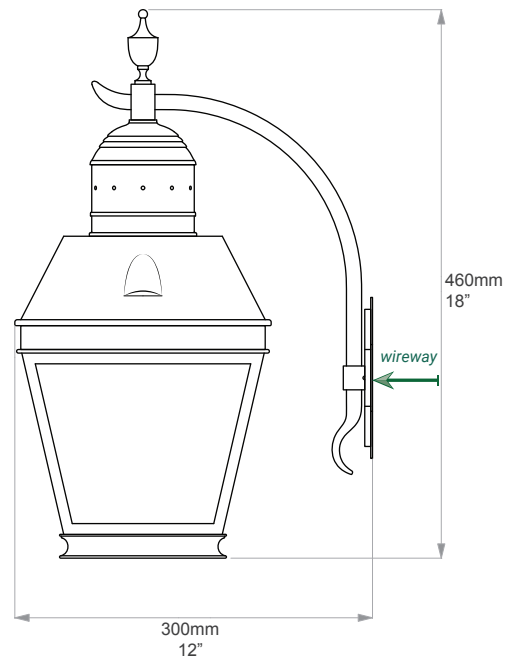

# Wexford Wall Lantern

L4099

A tapering square lantern in gilt and dark bronze based on a C19th outdoor light.

UK / EU / US Version

**Depth:** 300mm / 12"  
**Height:** 460mm / 18"  
**Width:** 215mm / 8.5"

**Certification:** BSEN 60598  
**IP Rated:** Yes - can be upgraded with an IP44 rated light unit

**Lamp Holder:** x 1 B22 (UK), E27 (EU), E26 (US)  
**Input Voltage:** 230v (UK / EU) 110v (US)  
**Bulb:** x 1 B22 Osram 2w ball (UK) or, E27 Calex 3.5w ball (EU) or, E26 Bulbrite 25w A15 (US)  
**Bulb Wattage:** 60w max recommended

**Additional Info:** Lamps can be wired for UK, Europe or USA. Measurements given are approximate. All metal work items are bespoke and hand coloured. This means that each piece is individual and that it will continue to age and change colour over time.

BACK

SIDE

WALL PLATE