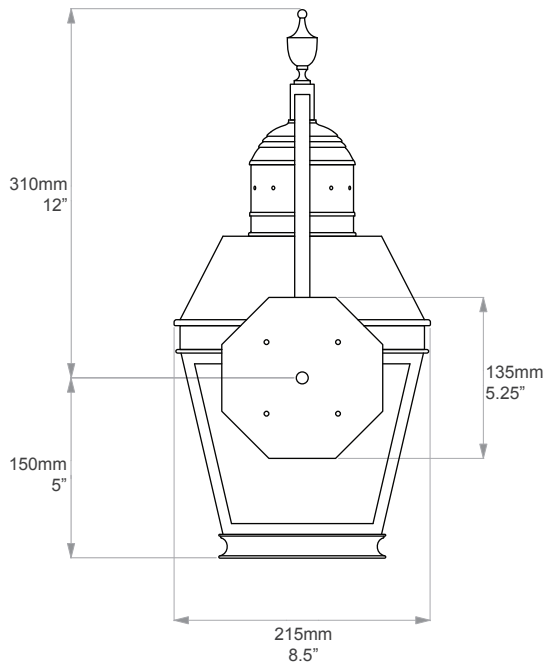

# Wexford Wall Lantern

L4099

A tapering square lantern in gilt and dark bronze based on a C19th outdoor light.

UK / EU / US Version

**Depth:** 300mm / 12"  
**Height:** 460mm / 18"  
**Width:** 215mm / 8.5"

**Certification:** BSEN 60598  
**IP Rated:** Yes - can be upgraded with an IP44 rated light unit

**Lamp Holder:** x 1 B22 (UK), E27 (EU), E26 (US)  
**Input Voltage:** 230v (UK / EU) 110v (US)  
**Bulb:** x 1 B22 Osram 2w ball (UK) or, E27 Calex 3.5w ball (EU) or, E26 Bulbrite 25w A15 (US)  
**Bulb Wattage:** 60w max recommended

BACK

SIDE

WALL PLATE