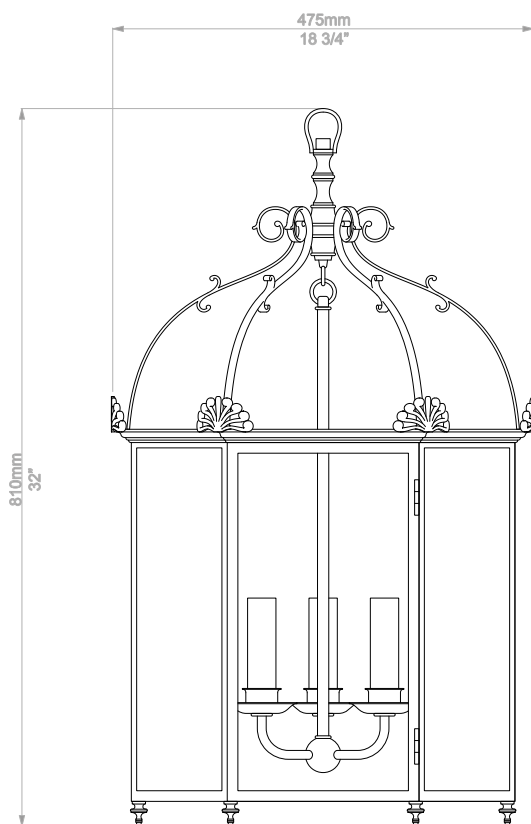

Large Georgian Lantern

L4088BL

A classic lantern based on an C18th original.

UK Version

Width: 475mm / 18.75"
Depth: 430mm / 17"
Height: 810mm / 32"

Finishes: Antique Brass

Weight:
Material: Brass

Certification: BSEN 60598
IP Rated: N/A

Lamp Holder: x 3 E14 (UK), E12 (EU), E14 (US)
Input Voltage: 240V
Bulb: x 3 E14 candle (UK), E12 candle (EU), E14 candle (US)
Bulb Wattage: 25w max recommended

Additional Info: Lamps can be wired for UK, Europe or USA. Measurements given are approximate. All metal work items are bespoke and hand coloured. This means that each piece is individual and that it will continue to age and change colour over time. Do not twist or rotate the light 360 degrees.

FRONT