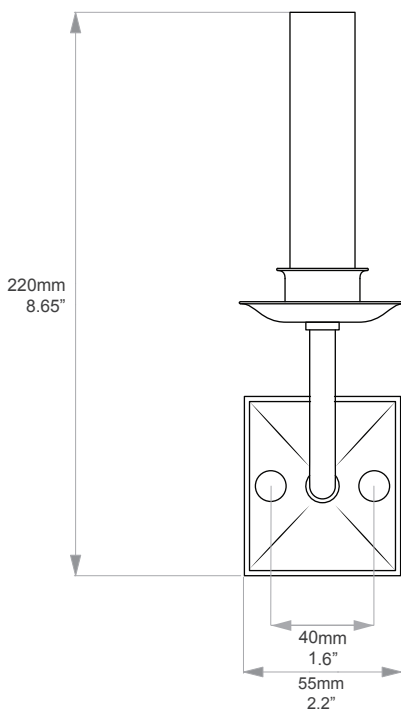

Diddling Wall Light

L4061

A simple yet classic wall light available in a range of finishes.

UK / EU Version

Depth: 105mm / 4"
Height: 220mm / 8.65"
Width: 55mm / 2.2"

Finishes: Antique Brass, Polished Brass, Antique Silver, Silver, Dark Bronze

Weight: 0.4kg
Material: Brass
Shade: Recommended 140mm / 5.5" Base Diameter

Certification: BSEN 60598
IP Rated: Yes - can be upgraded with an IP44 rated light unit

Lamp Holder: x 1 SBC B15
Input Voltage: 230v
Bulb: x 1 SBC B15 Candle
Bulb Wattage: 40w max recommended

Additional Info: Lamps can be wired for UK, Europe or USA. Measurements given are approximate. All metal work items are bespoke and hand coloured. This means that each piece is individual and that it will continue to age and change colour over time.

FRONT