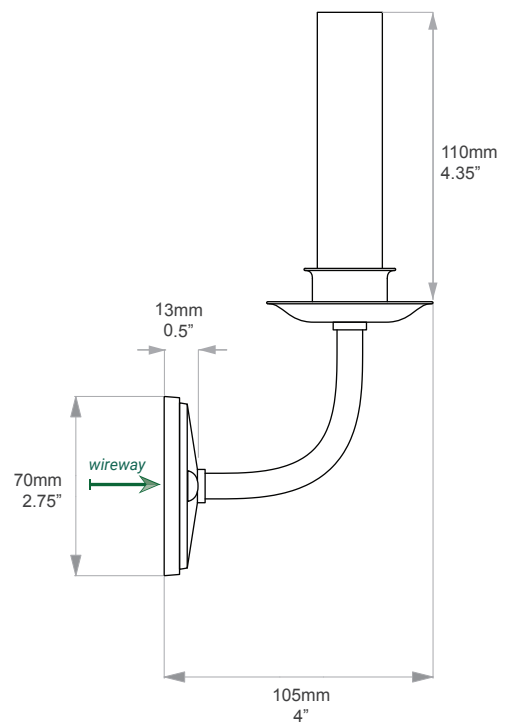

# Diddling Wall Light

L4061

A simple yet classic wall light available in a range of finishes.

UK / EU Version

**Depth:** 105mm / 4"  
**Height:** 220mm / 8.65"  
**Width:** 55mm / 2.2"

**Finishes:** Antique Brass, Polished Brass, Antique Silver, Silver, Dark Bronze

**Weight:** 0.4kg  
**Material:** Brass  
**Shade:** Recommended 140mm / 5.5" Base Diameter

**Certification:** BSEN 60598  
**IP Rated:** Yes - can be upgraded with an IP44 rated light unit

**Lamp Holder:** x 1 SBC B15  
**Input Voltage:** 230v  
**Bulb:** x 1 SBC B15 Candle  
**Bulb Wattage:** 40w max recommended

# Diddling Wall Light

L4061

A simple yet classic wall light available in a range of finishes.

US Version

**Depth:** 105mm / 4"  
**Height:** 236mm / 9.3"  
**Width:** 65mm / 2.5"

**Finishes:** Antique Brass, Polished Brass, Antique Silver, Silver, Dark Bronze

**Weight:** 0.4kg  
**Material:** Brass  
**Shade:** Recommended 140mm / 5.5" Base Diameter

**Certification:** BSEN 60598  
**IP Rated:** Yes - can be upgraded with an IP44 rated light unit.

**Lamp Holder:** x 1 E12  
**Input Voltage:** 110v  
**Bulb:** x E12 Candelabra  
**Bulb Wattage:** 40w max recommended