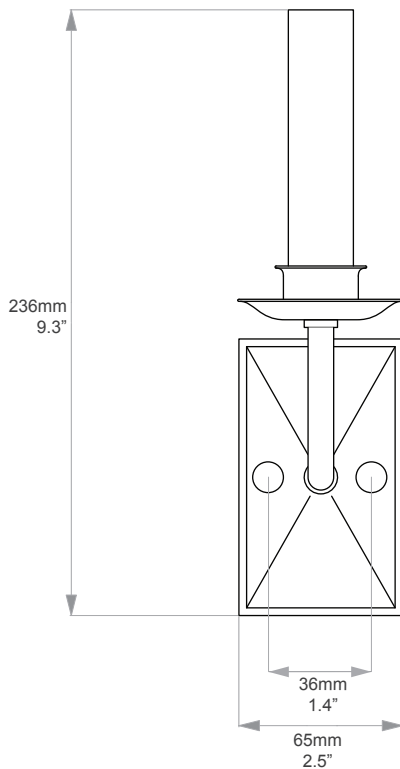

Diddling Wall Light

L4061

A simple yet classic wall light available in a range of finishes.

US Version

Depth: 105mm / 4"
Height: 236mm / 9.3"
Width: 65mm / 2.5"

Finishes: Antique Brass, Polished Brass, Antique Silver, Silver, Dark Bronze

Weight: 0.4kg
Material: Brass
Shade: Recommended 140mm / 5.5" Base Diameter

Certification: BSEN 60598
IP Rated: Yes - can be upgraded with an IP44 rated light unit.

Lamp Holder: x 1 E12
Input Voltage: 110v
Bulb: x E12 Candelabra
Bulb Wattage: 40w max recommended

Additional Info: Lamps can be wired for UK, Europe or USA. Measurements given are approximate. All metal work items are bespoke and hand coloured. This means that each piece is individual and that it will continue to age and change colour over time.

FRONT