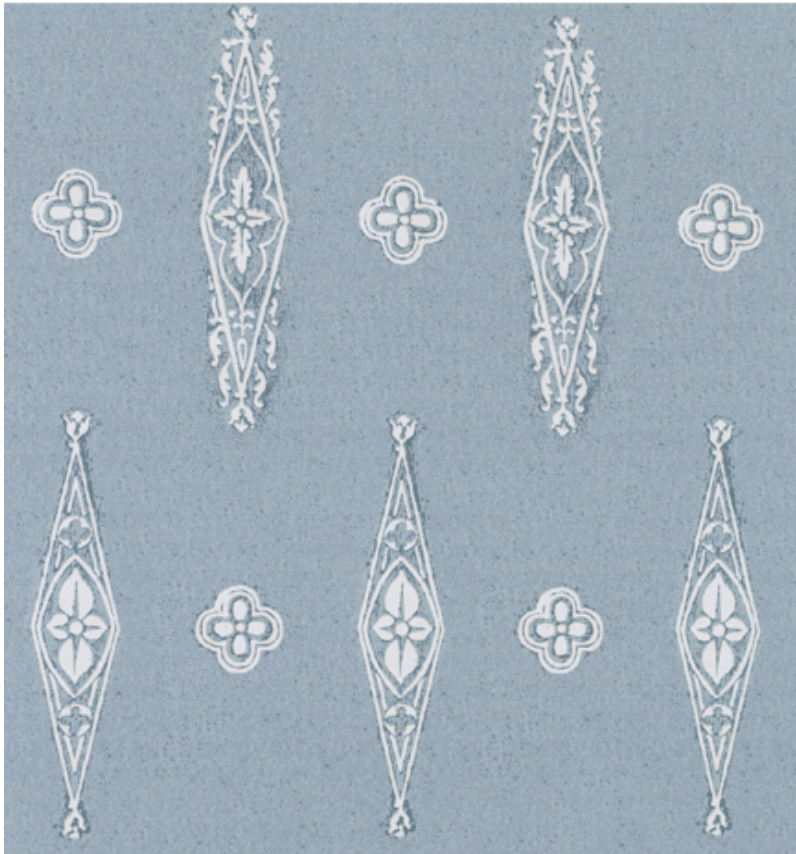

BY APPOINTMENT TO
H. R. H. THE PRINCE OF WALES
SUPPLIER OF
ANTIQUE AND INTERIOR DECORATION

◆ ROBERT KIME ◆

Sarzana Linden - 0328C

Pattern Repeat: 27.5 cm – 10 13/16 in

Roll Length: 10 m – 11 yards

Roll Width: 52 cm – 20 1/2 in