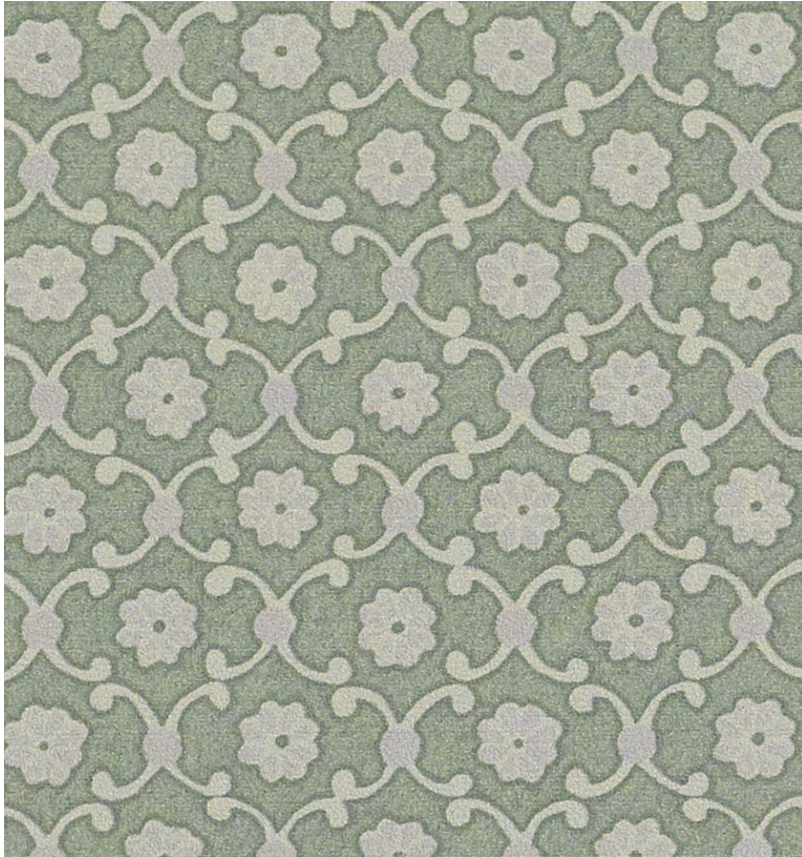

BY APPOINTMENT TO
H. R. H. THE PRINCE OF WALES
SUPPLIER OF
ANTIQUE AND INTERIOR DECORATION

◆ ROBERT KIME ◆

Grille Sage - 0320F

A design developed from a C19th Italian collection.

Pattern Repeat: 3 cm – 1 3/16 in

Roll Length: 10 m – 11 yards

Roll Width: 52 cm – 20 1/2 in

London Showroom

190-192 Ebury Street

London

SW1W 8UP

T: +44 (0)20 7831 6066

www.robertkime.com