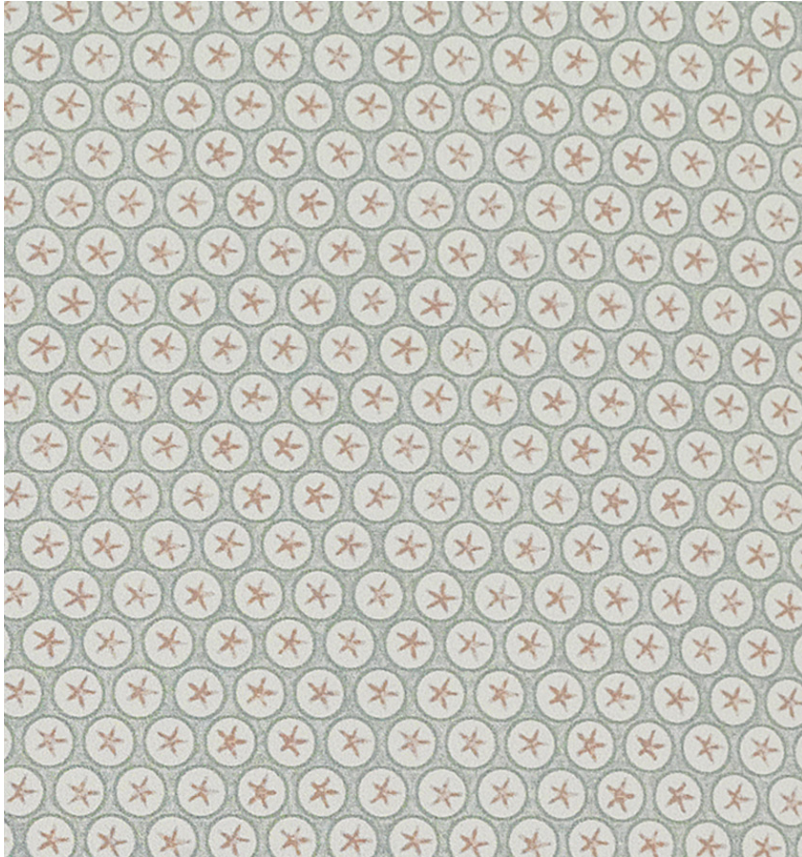

BY APPOINTMENT TO
H. R. H. THE PRINCE OF WALES
SUPPLIER OF
ANTIQUE AND INTERIOR DECORATION

◆ ROBERT KIME ◆

Galaxy Mint - 0318E

An energetic design inspired by an original C19th Italian collection.

Pattern Repeat: 1.5 cm – 9/16 in

Roll Length: 10 m – 11 yards

Roll Width: 52 cm – 20 1/2 in

London Showroom

190-192 Ebury Street

London

SW1W 8UP

T: +44 (0)20 7831 6066

www.robertkime.com