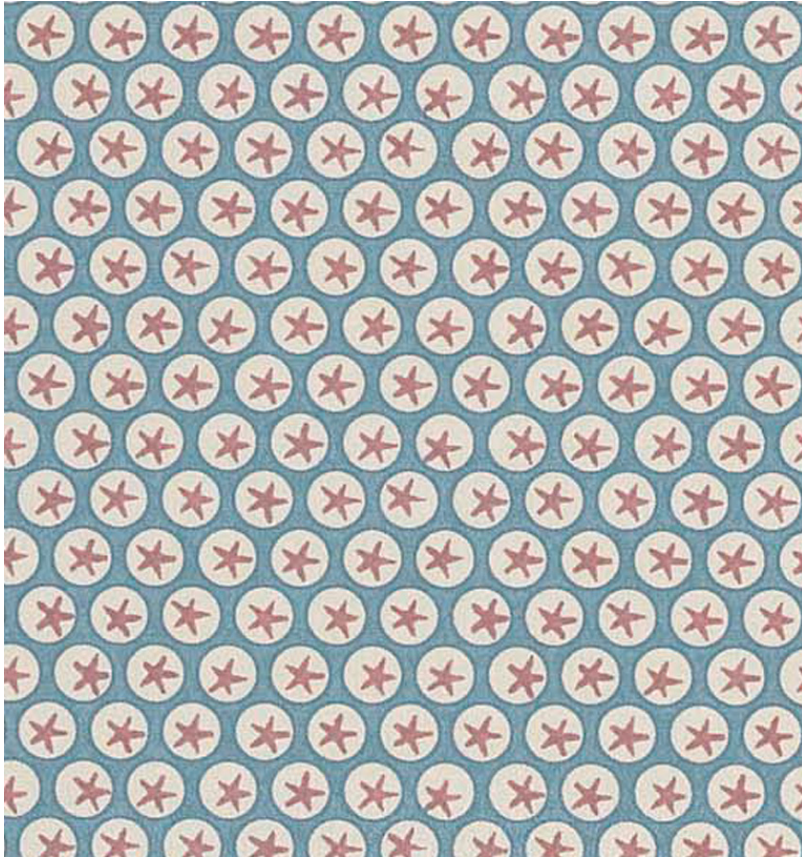

BY APPOINTMENT TO
H. R. H. THE PRINCE OF WALES
SUPPLIER OF
ANTIQUE AND INTERIOR DECORATION

◆ ROBERT KIME ◆

Galaxy Blue - 0318B

An energetic design inspired by an original C19th Italian collection.

Pattern Repeat: 1.5 cm – 9/16 in

Roll Length: 10 m – 11 yards

Roll Width: 52 cm – 20 1/2 in

London Showroom

190-192 Ebury Street

London

SW1W 8UP

T: +44 (0)20 7831 6066

www.robertkime.com