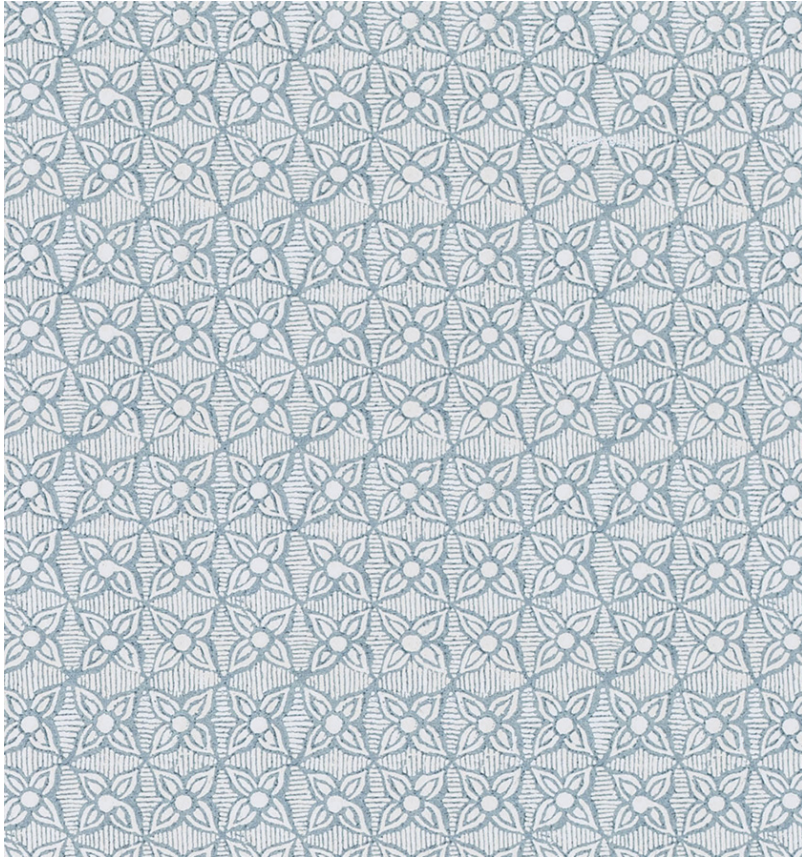

BY APPOINTMENT TO
H. R. H. THE PRINCE OF WALES
SUPPLIER OF
ANTIQUE AND INTERIOR DECORATION

◆ ROBERT KIME ◆

Gaia Linden - 0329C

Pattern Repeat: 7 cm – 2 3/4 in

Roll Length: 10 m – 11 yards

Roll Width: 52 cm – 20 1/2 in