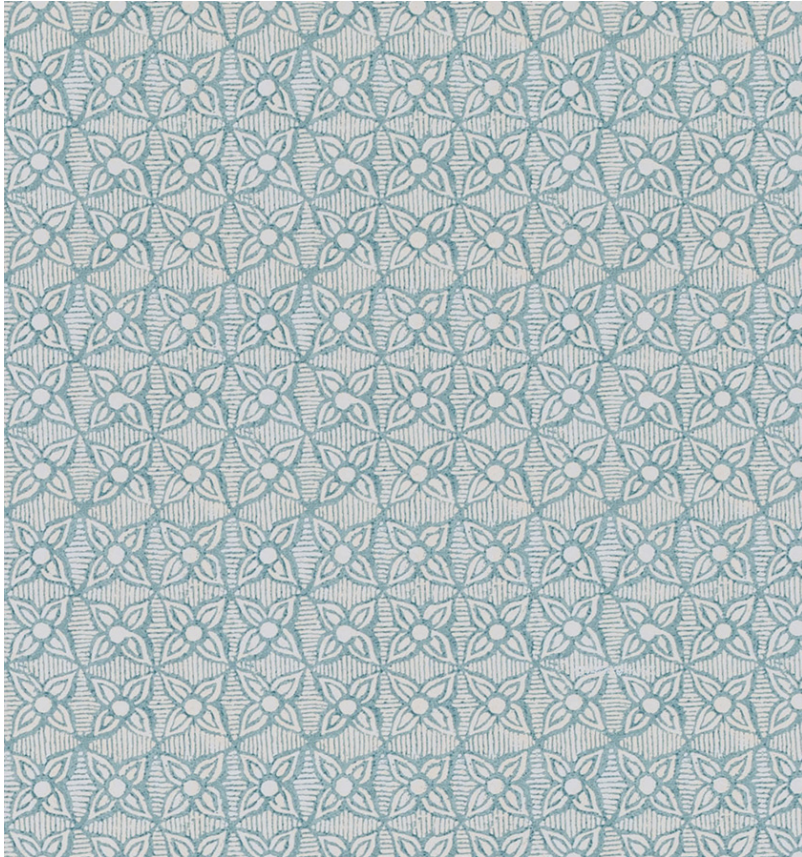

BY APPOINTMENT TO
H. R. H. THE PRINCE OF WALES
SUPPLIER OF
ANTIQUE AND INTERIOR DECORATION

◆ ROBERT KIME ◆

Gaia Aspen - 0329D

Pattern Repeat: 7 cm – 2 3/4 in

Roll Length: 10 m – 11 yards

Roll Width: 52 cm – 20 1/2 in