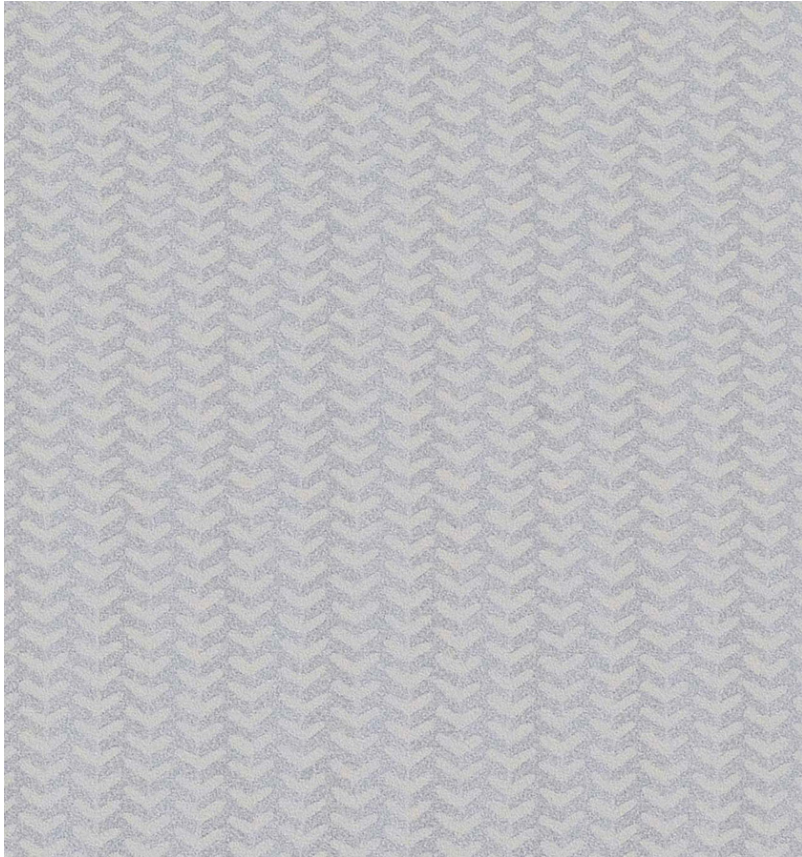

BY APPOINTMENT TO
H. R. H. THE PRINCE OF WALES
SUPPLIER OF
ANTIQUE AND INTERIOR DECORATION

◆ ROBERT KIME ◆

Attic Azure - 0319C

A small repeat developed from a C19th Italian collection.

Pattern Repeat: 0.5 cm – 3/16 in

Roll Length: 10 m – 11 yards

Roll Width: 52 cm – 20 1/2 in

London Showroom

190-192 Ebury Street

London

SW1W 8UP

T: +44 (0)20 7831 6066

www.robertkime.com