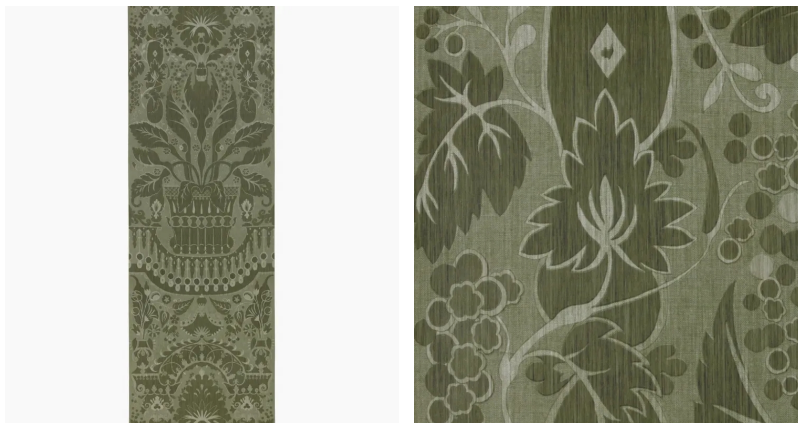

◆ ROBERT KIME ◆

TOKAI PINE

0325E

Developed from a velvet panel.

Pattern Repeat: 140 cm (55.1 in) , **Roll Length:** 10 m (11 yards) , **Roll Width:** 52 cm (20.5 in) ,