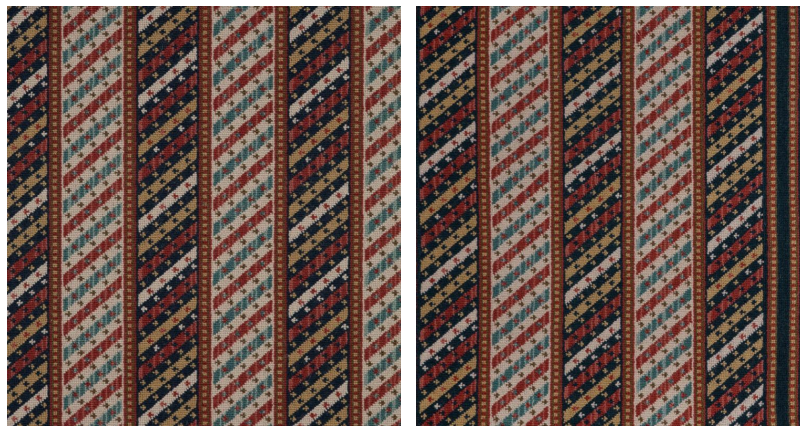

◆ ROBERT KIME ◆

STARS AND STRIPES

C814-G

A unique design of alternating colour and pattern was designed by Robert and inspired by the border of a Turkish rug from his vast collection. With a contemporary feel, a design that lends itself to many settings.

Our appointed supplier can provide a measuring and installation service (UK only).

Width: 69cm/27.25 in , **Pattern Repeat:** 31.6cm/12.5 in