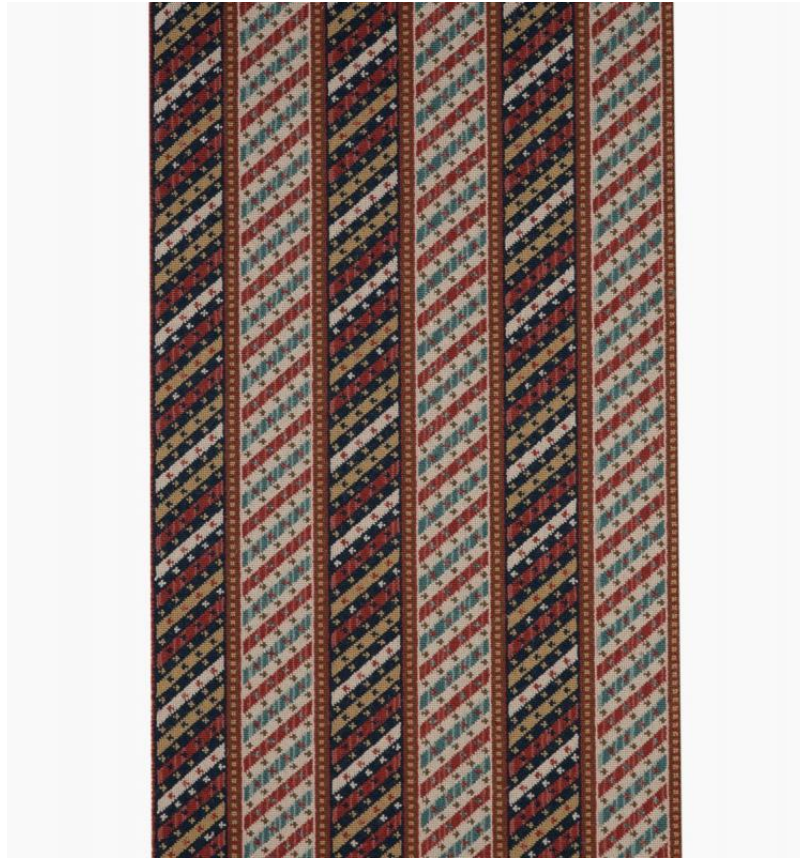

◆ ROBERT KIME ◆

STARS AND STRIPES

C814-G

A unique design of alternating colour and pattern was designed by Robert and inspired by the border of a Turkish rug from his vast collection. With a contemporary feel, a design that lends itself to many settings.

Our appointed supplier can provide a measuring and installation service (UK only).

Width: 69cm/27.25 in , **Pattern Repeat:** 31.6cm/12.5 in