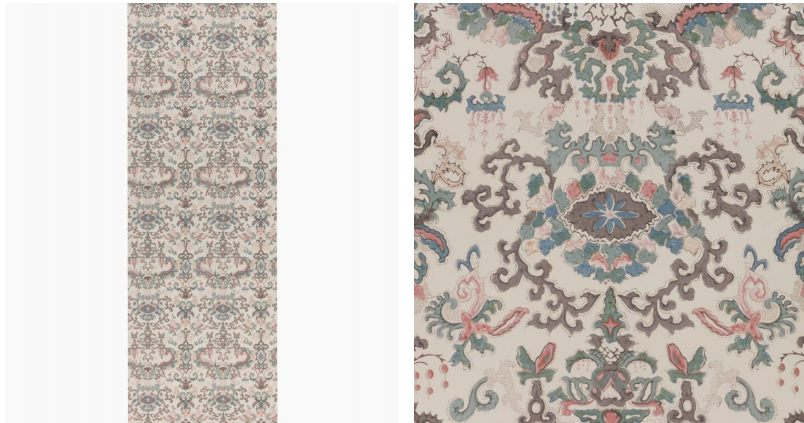

## ST ABBS WALLPAPER

03232

Inspired by a late 19th Century French hand blocked paper screen.

**Roll Length:** 10 m (11 yards) , **Roll Width:** 52 cm (20.5 in) , **Pattern Repeat:** 31 cm (12.2 in) ,

---

Robert Kime Showroom, 190 - 192 Ebury Street, London, SW1W 8UP, England