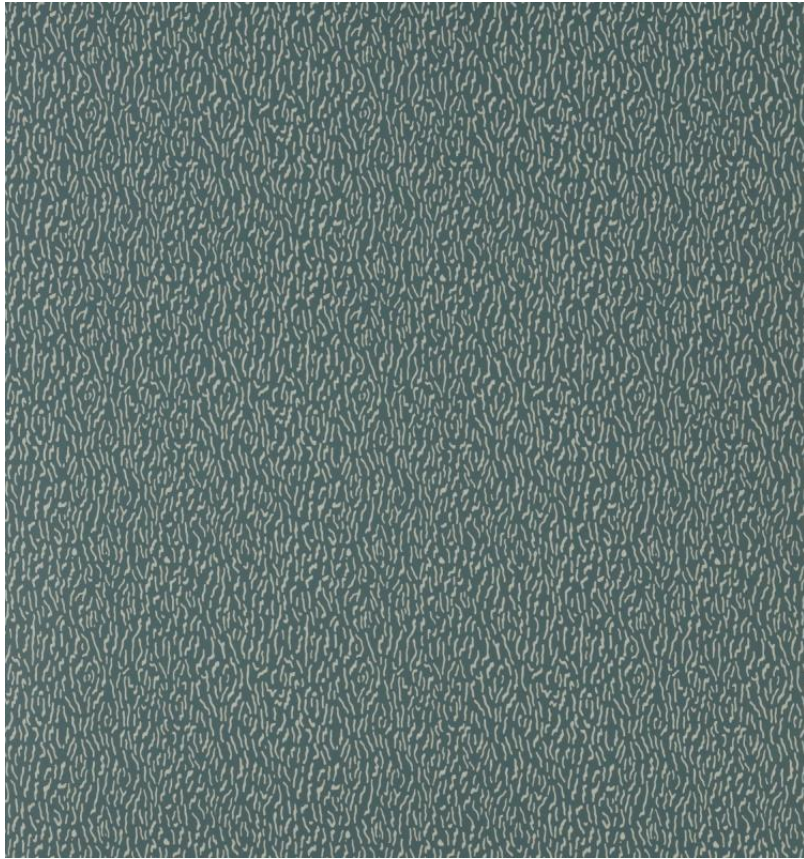

# ◆ ROBERT KIME ◆

## SPRINT FAYOUM

0618A

A design inspired by a fabric cutting found by Robert, this small scale wallpaper acts like a subtle, tonal paint effect. Quiet, but intricate, its name is taken from a river running through Longsleddale Valley in Cumbria where Robert once lived.