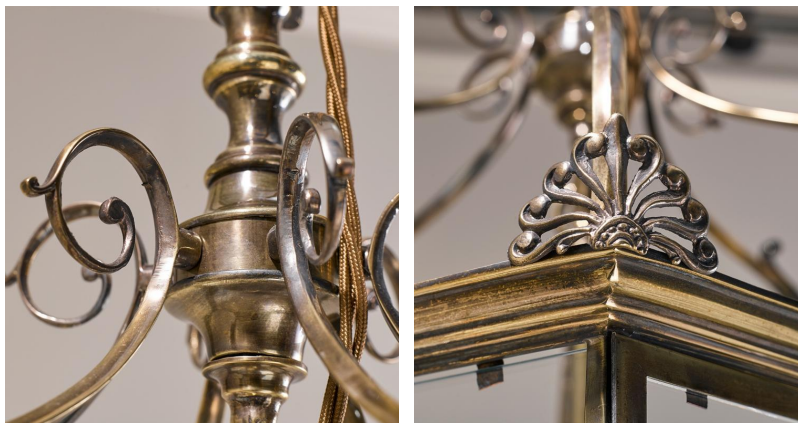

◆ ROBERT KIME ◆

SMALL GEORGIAN LANTERN - ANTIQUE BRASS

L4088B

A smaller version of the Georgian Lantern. Inspired by an original C18th lantern of Robert's own collection, shown here in Antique Brass. The last image shows the size comparison between the (Large) Georgian Lantern and the Small Georgian Lantern. Please also note in the same image, the Large Georgian Lantern placed on the left is in a bespoke Antique Gilt finish.

Material: Brass

Height: 72.5 cm - 28.5 in , **Width:** 37 cm - 14.5 in , **Depth:** 37 cm - 14.5 in ,

Finish: Antique Brass