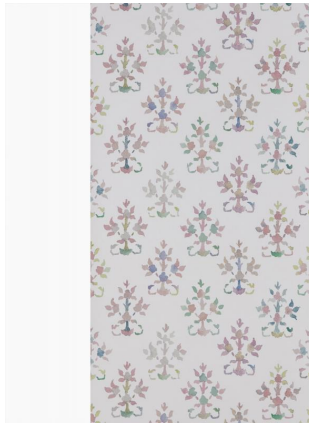

# ◆ ROBERT KIME ◆

## SEYCHOUR WALLPAPER

0385

A companion wallpaper to our "Seychour" fabric, with a design based on a pattern taken from an original carpet runner found in Robert Kime's archives.

**Roll Length:** 10 m (11 yards) , **Roll Width:** 52 cm (20.5 in) , **Pattern Repeat:** 38 cm (15 in) ,