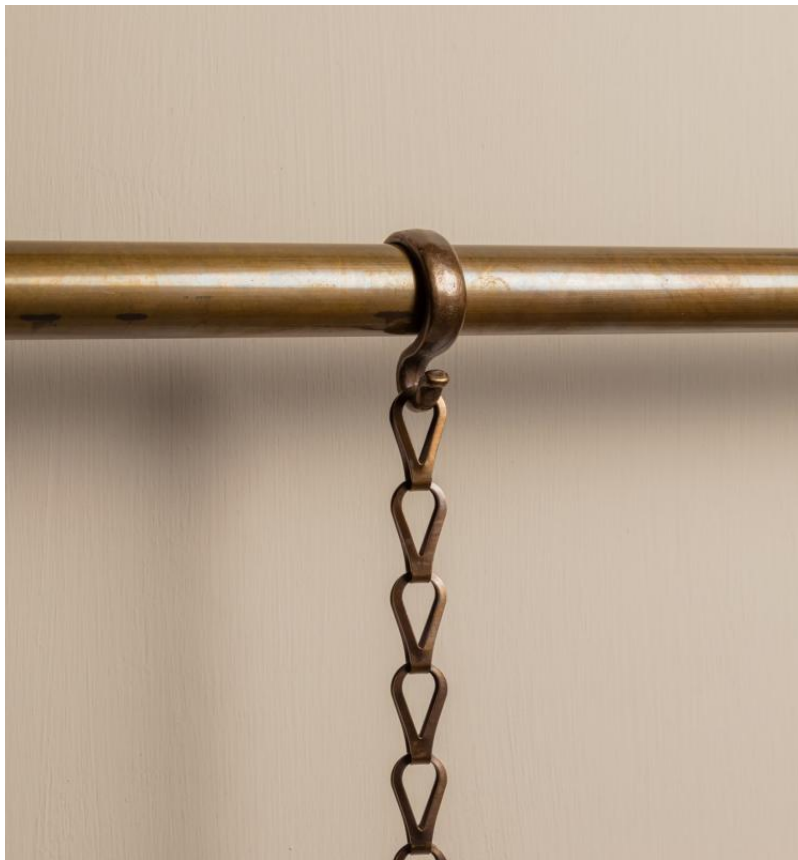

◆ ROBERT KIME ◆

PICTURE RAIL CHAIN - 25 MM - ANTIQUE BRASS

PRC262B

Width: 25 mm