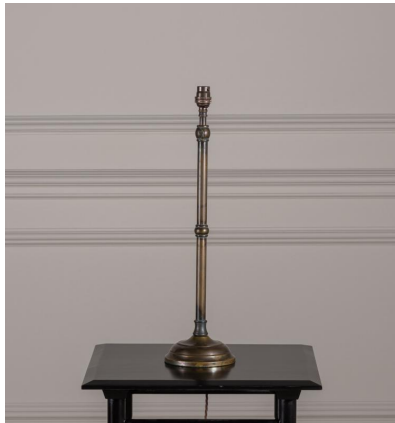

# ◆ ROBERT KIME ◆

## KINGSTON BEDSIDE LAMP - ANTIQUE BRASS

L4011B2

Very simple classic column lamp with adjustable height, a popular choice. Lampshades are sold separately, please visit our lampshade section.

**Lampshade Size:** 12" base diameter (Recommended) , **Finish:** Antique Brass , **Height:** 46 - 78 cm / 18.1 - 30.7 in ,  
**Width:** 13.5 cm - 5.3 in , **Depth:** 13.5 cm - 5.3 in