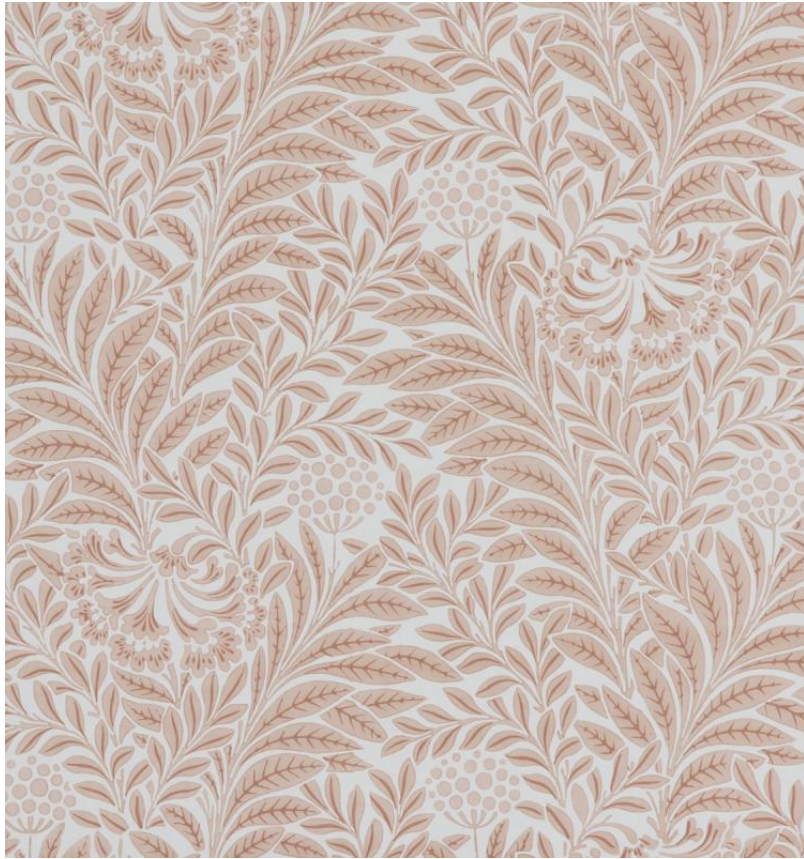

◆ ROBERT KIME ◆

IMBALI ROSE

0337B

A dense verdant wallpaper design of honeysuckle leaves and flower sprays, taking its name from the isiZulu language, meaning \"flower\", often evoking an image of beauty.

Roll Length: 10 m (11 yards) , **Roll Width:** 52 cm (20.5 in) , **Pattern Repeat:** 34.5 cm (13.6 in) ,