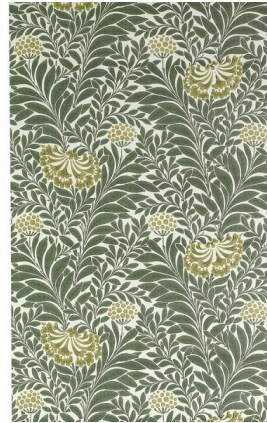

# ◆ ROBERT KIME ◆

## IMBALI GREEN

0337

A dense verdant wallpaper design of honeysuckle leaves and flower sprays, taking its name from the isiZulu language, meaning 'flower', often evoking an image of beauty. Also available in a 'Rose' colourway.