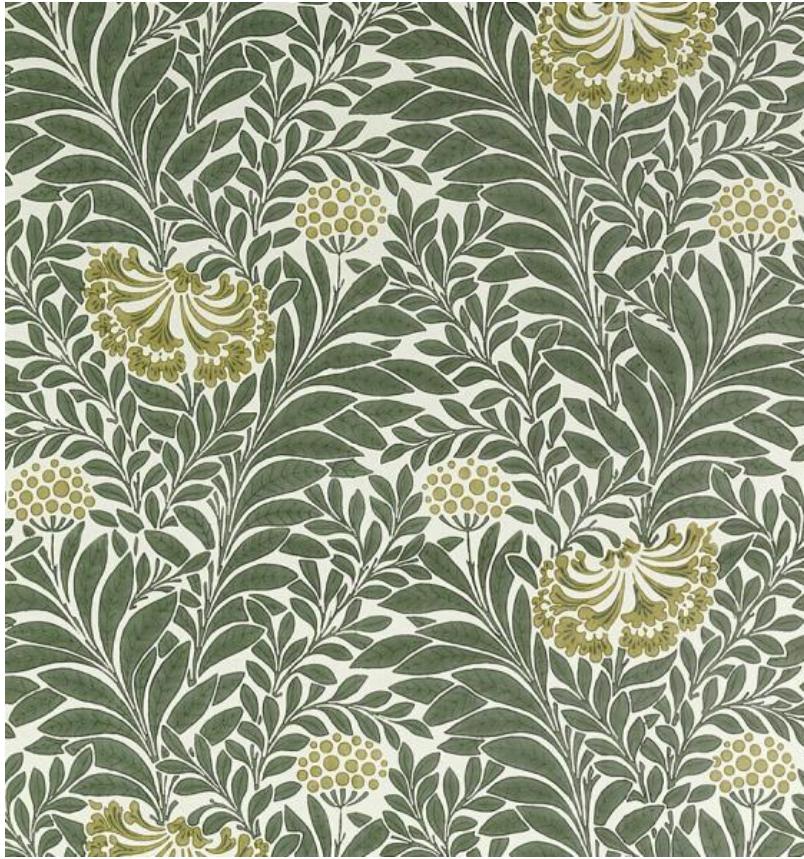

# ◆ ROBERT KIME ◆

## IMBALI GREEN

0337

A dense verdant wallpaper design of honeysuckle leaves and flower sprays, taking its name from the isiZulu language, meaning 'flower', often evoking an image of beauty. Also available in a 'Rose' colourway.

**Pattern Repeat:** 34.5 cm (13.6 in) , **Roll Length:** 10 m (11 yds) , **Roll Width:** 52 cm (20.5 in) ,