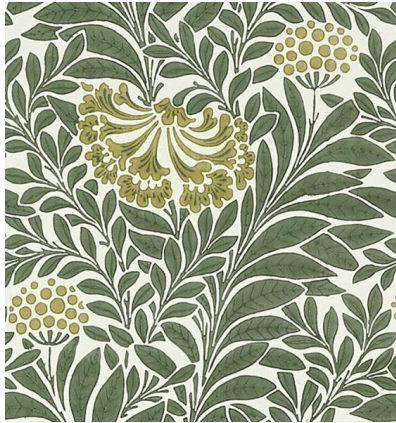

# ◆ ROBERT KIME ◆

## IMBALI GREEN

0337

A dense verdant wallpaper design of honeysuckle leaves and flower sprays, taking its name from the isiZulu language, meaning 'flower', often evoking an image of beauty. Also available in a 'Rose' colourway.