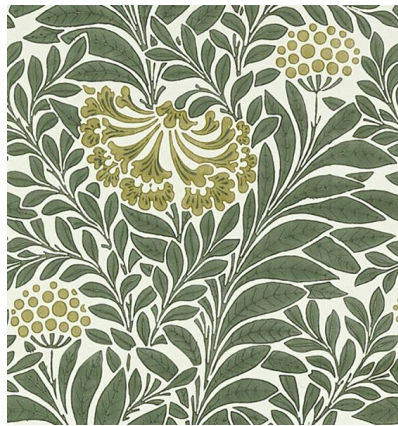

◆ ROBERT KIME ◆

IMBALI GREEN

0337

A dense verdant wallpaper design of honeysuckle leaves and flower sprays, taking its name from the isiZulu language, meaning "flower", often evoking an image of beauty.

Roll Length: 10 m (11 yds) , **Roll Width:** 52 cm (20.5 in) , **Pattern Repeat:** 34.5 cm (13.6 in) ,