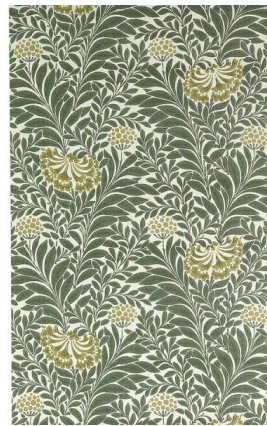

◆ ROBERT KIME ◆

IMBALI GREEN

0337

A dense verdant wallpaper design of honeysuckle leaves and flower sprays, taking its name from the isiZulu language, meaning "flower", often evoking an image of beauty.

Roll Length: 10 m (11 yds) , **Roll Width:** 52 cm (20.5 in) , **Pattern Repeat:** 34.5 cm (13.6 in) ,