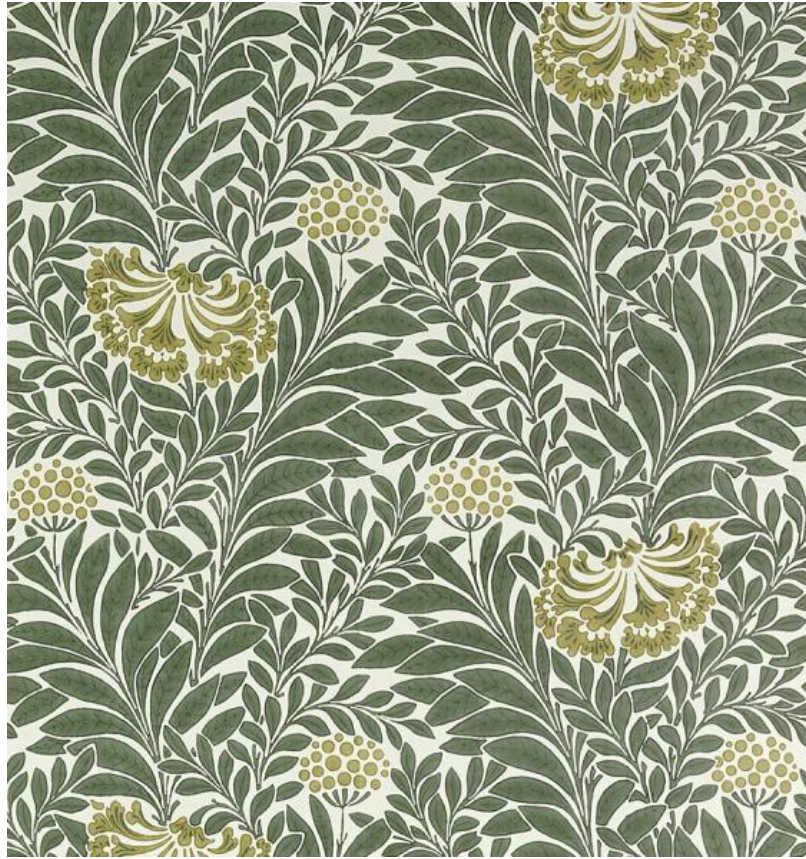

◆ ROBERT KIME ◆

IMBALI GREEN

0337

A dense verdant wallpaper design of honeysuckle leaves and flower sprays, taking its name from the isiZulu language, meaning "flower", often evoking an image of beauty.

Roll Length: 10 m (11 yds) , **Roll Width:** 52 cm (20.5 in) , **Pattern Repeat:** 34.5 cm (13.6 in) ,