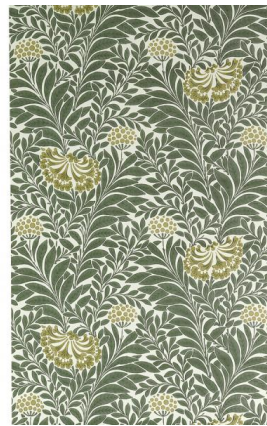

◆ ROBERT KIME ◆

IMBALI

0337

A dense verdant design of honeysuckle leaves and flower sprays.

Roll Length: 10 m - 11 yards , **Roll Width:** 52 cm - 20 1/2 in , **Pattern Repeat:** 34.5 cm - 13 9/16 in ,

Robert Kime Showroom, 190 - 192 Ebury Street, London, SW1W 8UP, England