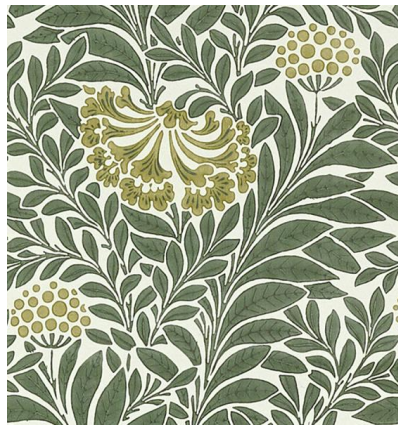

◆ ROBERT KIME ◆

IMBALI

0337

A dense verdant design of honeysuckle leaves and flower sprays.

Roll Length: 10 m - 11 yards , **Roll Width:** 52 cm - 20 1/2 in , **Pattern Repeat:** 34.5 cm - 13 9/16 in ,

Robert Kime Showroom, 190 - 192 Ebury Street, London, SW1W 8UP, England