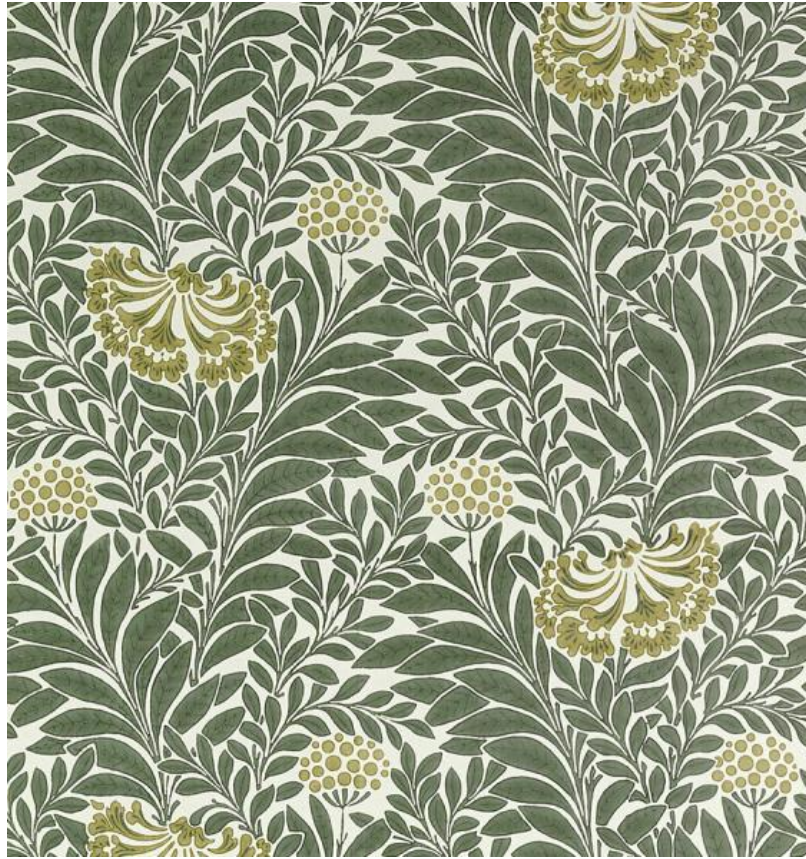

◆ ROBERT KIME ◆

IMBALI

0337

A dense verdant design of honeysuckle leaves and flower sprays.

Roll Length: 10 m - 11 yards , **Roll Width:** 52 cm - 20 1/2 in , **Pattern Repeat:** 34.5 cm - 13 9/16 in ,

Robert Kime Showroom, 190 - 192 Ebury Street, London, SW1W 8UP, England