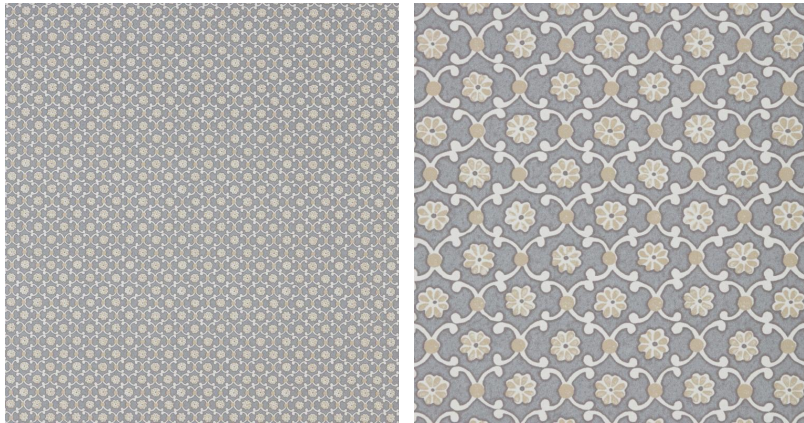

◆ ROBERT KIME ◆

GRILLE MUSHROOM

0320E2

A design developed from a C19th Italian collection.

Roll Length: 10 m (11 yds) , **Roll Width:** 52 cm (20.5 in) , **Pattern Repeat:** 3 cm (1.2 in) ,