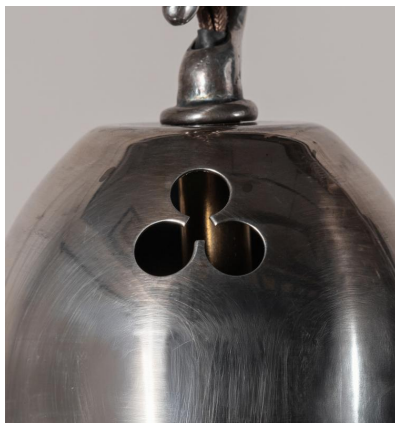

◆ ROBERT KIME ◆

GOTHIC HELMET LAMP - ANTIQUE SILVER

L4072S2

A spun brass helmet lamp with trefoil detail. Shown here in silvered brass, and also available in an antique brass finish.

Finish: Silvered Brass , **Width:** 22.5 cm - 8.8 in , **Depth:** 22.5 cm - 8.8 in ,
Height: 26 cm - 10.2 in