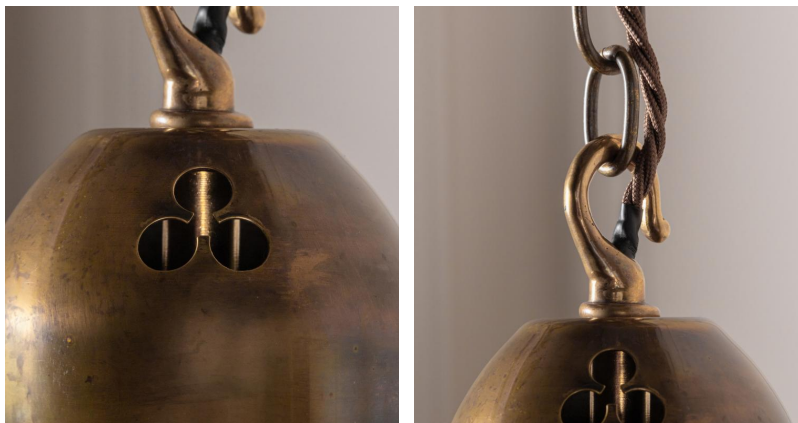

◆ ROBERT KIME ◆

GOTHIC HELMET LAMP - ANTIQUE BRASS

L4072B2

A spun brass helmet lamp with trefoil detail. Shown here in antique brass, and also available in silvered brass.

Finish: Antique Brass , **Width:** 22.5 cm - 8.8 in , **Depth:** 22.5 cm - 8.8 in ,
Height: 26 cm - 10.2 in