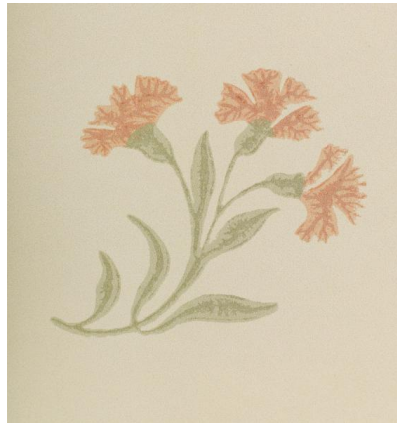

◆ ROBERT KIME ◆

GILLY FLOWER TERRACOTTA

0310A

A subtle design of gilly flowers adapted from an original hand blocked print.

Roll Length: 10 m - 11 yards , **Roll Width:** 52cm - 20 1/2 in , **Pattern Repeat:** 22cm - 8 11/16 in