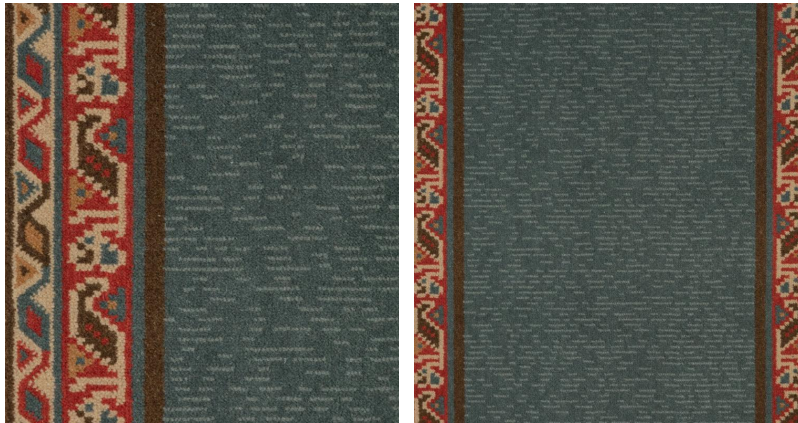

◆ ROBERT KIME ◆

FLOORS RUNNER

C818-R

A faithful interpretation of the original stair carpet at Floors Castle. This runner and border complements the ground carpet, featuring varied medallions and diagonal support lines to create a striking design.

Our appointed supplier can provide a measuring and installation service (UK only).

Width: 69cm / 27.25 in , **Pattern Repeat:** 42cm / 16.5in