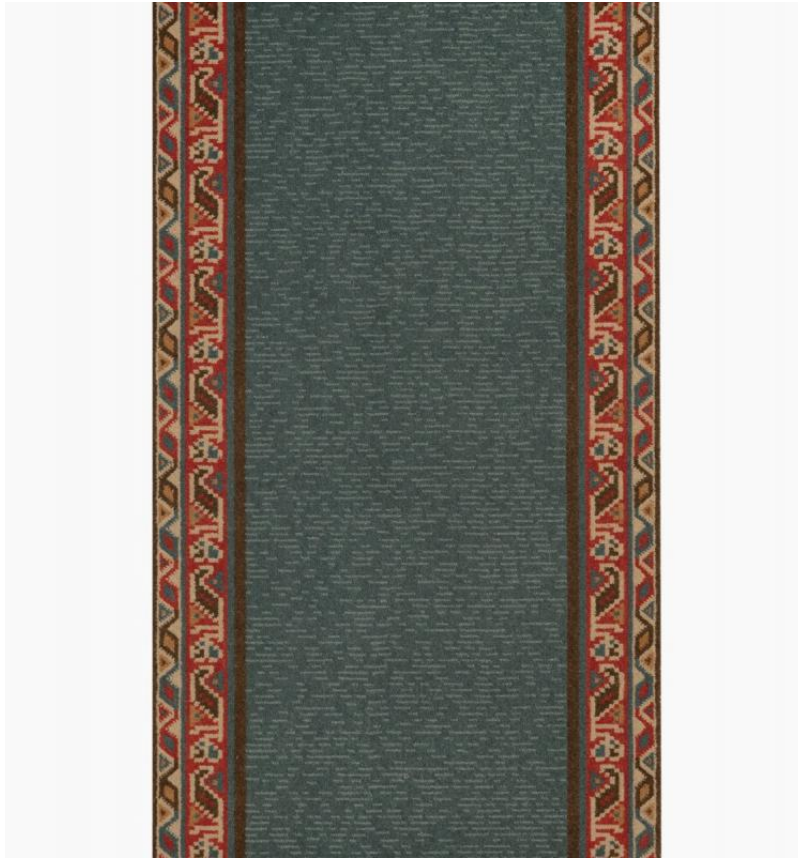

◆ ROBERT KIME ◆

FLOORS RUNNER

C818-R

A faithful interpretation of the original stair carpet at Floors Castle. This runner and border complements the ground carpet, featuring varied medallions and diagonal support lines to create a striking design.

Our appointed supplier can provide a measuring and installation service (UK only).

Width: 69cm / 27.25 in , **Pattern Repeat:** 42cm / 16.5in