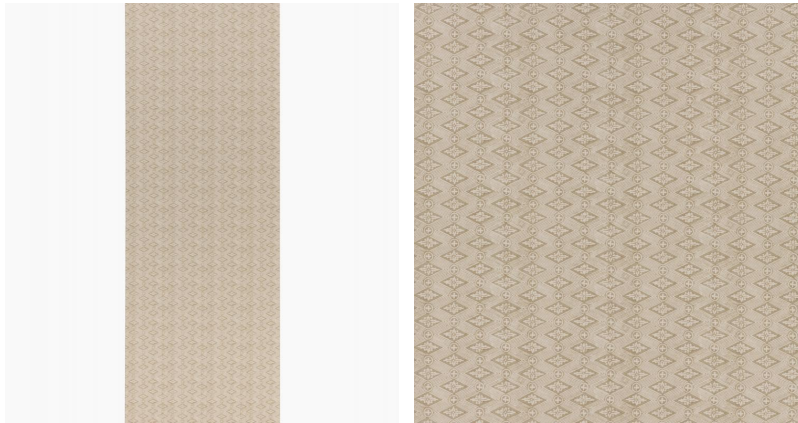

◆ ROBERT KIME ◆

BASILICA MILLET

0330B2

Roll Length: 10 m - 11 yards , **Roll Width:** 52 cm - 20 1/2 in , **Pattern Repeat:** 6.5 cm - 2 9/16 in ,

Robert Kime Showroom, 190 - 192 Ebury Street, London, SW1W 8UP, England