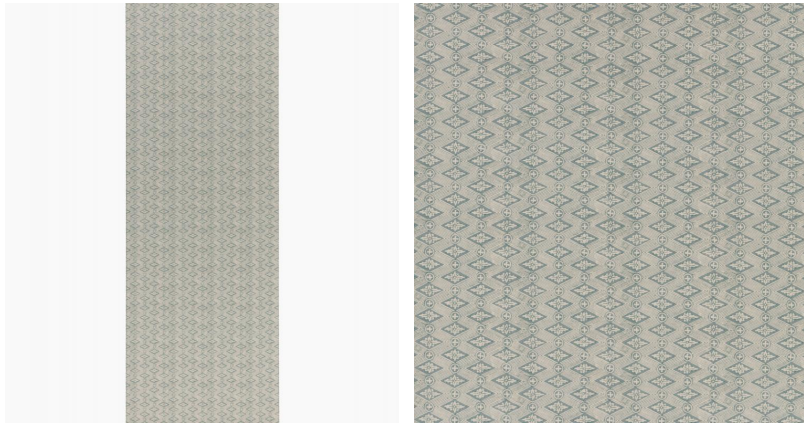

## BASILICA ASH

0330H2

**Roll Length:** 10 m - 11 yards , **Roll Width:** 52 cm - 20 1/2 in , **Pattern Repeat:** 6.5 cm - 2 9/16 in ,

---

Robert Kime Showroom, 190 - 192 Ebury Street, London, SW1W 8UP, England