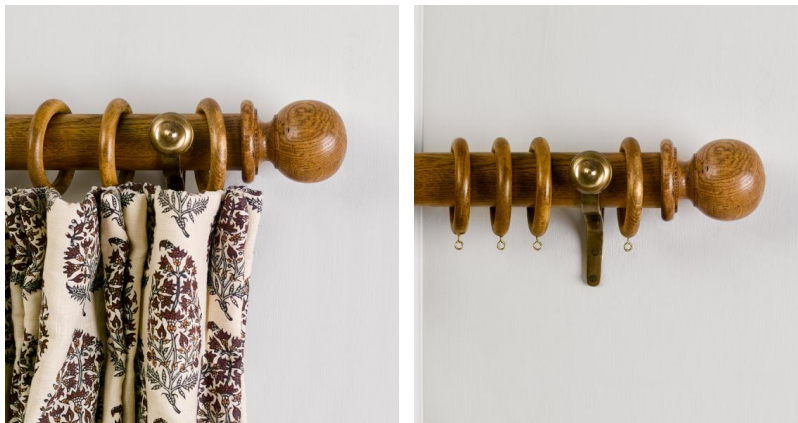

## BALL FINIAL IN OAK

CPEBFO-X

Robert Kime Curtain Poles are based on document examples from the Robert Kime archive and are a classic approach to hanging curtains.

Our Curtain Pole system is a group of 4 elements - Pole, Brackets, Rings and Finials. Each element comes in three different sizes to accommodate either a 1.5", 2.0" or 2.5" curtain pole. Finials and rings are also available in three different sizes and are supplied in a 0.5" size larger than the pole diameter.

Oak finials are available in an Acorn or Ball finial style.

The largest single run of curtain pole available is 2.6m due to shipping constraints, but longer runs are accommodated using our complimentary proprietary joining system.

The antique finish on our brass curtain pole and accessories was developed specifically for Robert and is applied by

hand. The product will continue to age and develop patina over time. Our curtain poles and accessories are also available in hand-finished oak.