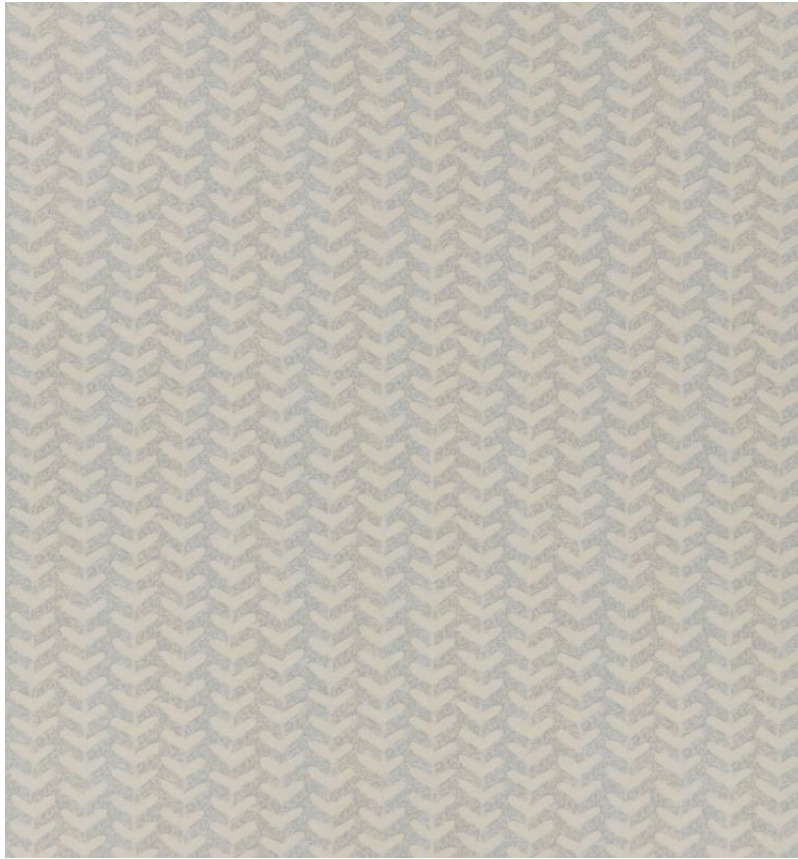

◆ ROBERT KIME ◆

ATTIC AZURE

0319C2

A small scale wallpaper, developed from a 19th Century Italian document. Available in several colourways.

Roll Length: 10 m (11 yds) , **Roll Width:** 52 cm (20.5 in) , **Pattern Repeat:** 0.5 cm (0.2 in) ,