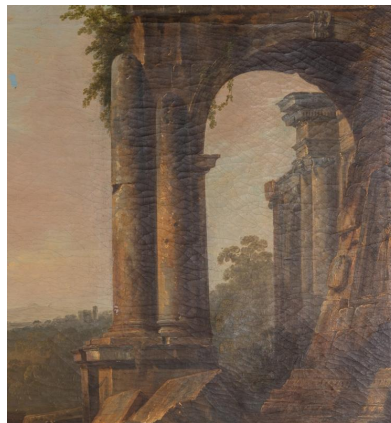

◆ ROBERT KIME ◆

AFTER GIOVANNI PAOLO PANINI (1691-1765) AN ITALIAN CAPRICCIO WITH
NEO-CLASSICAL RUINS, OIL ON CANVAS, CIRCA 1750

46539

This view is most likely of ruins in Rome.

Giovanni Panini was an Italian artist and architect, best known for his vistas of Rome. He had several artists who worked in his studio, including Hubert Robert. His style influenced many artists, including Canaletto.