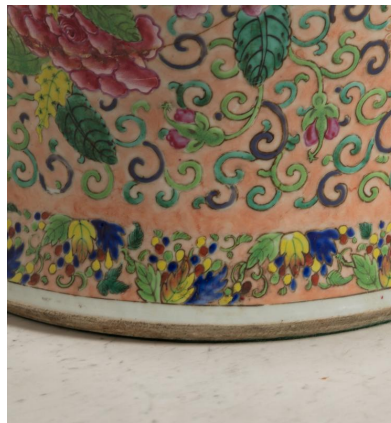

◆ ROBERT KIME ◆

A LARGE 19TH CENTURY CHINESE POLYCHROME TEMPLE VASE, CONVERTED TO A LAMP

48127

**Height: 65 cm , Width: 38 cm , Depth: 38 cm ,
Available Quantity: 1 , Retail Price: £4,950.00**

Robert Kime Showroom, 190 - 192 Ebury Street, London, SW1W 8UP, England