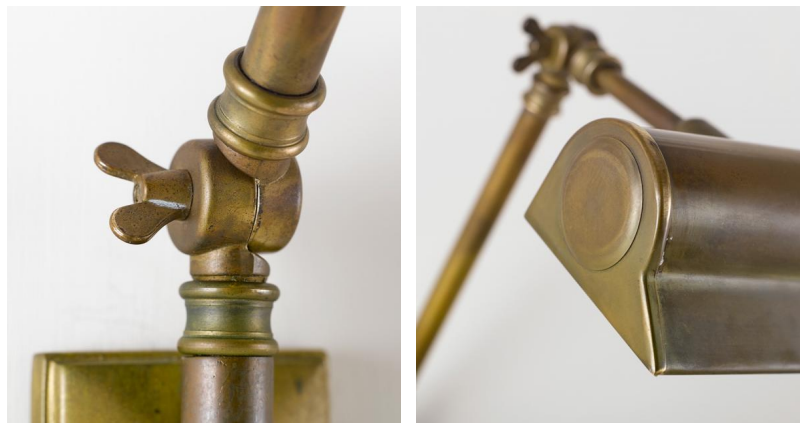

◆ ROBERT KIME ◆

12" BOOKCASE LIGHT - ANTIQUE BRASS

L4202B

Our bookcase lights are fabricated from sheet and spun brass with an articulated arm and swivel head to illuminate library shelves. Available with a 6" and 12" shade. Shown here with a 12 inch shade in antique brass.

All US orders will include a mounting plate for use with a US junction box.

Material: Brass

Finish: Antique Brass , **Height:** 31cm - 12.25 in , **Width:** 30.5 cm - 12 in ,

Depth: 27 cm - 10.5 in

Robert Kime Showroom, 190 - 192 Ebury Street, London, SW1W 8UP, England