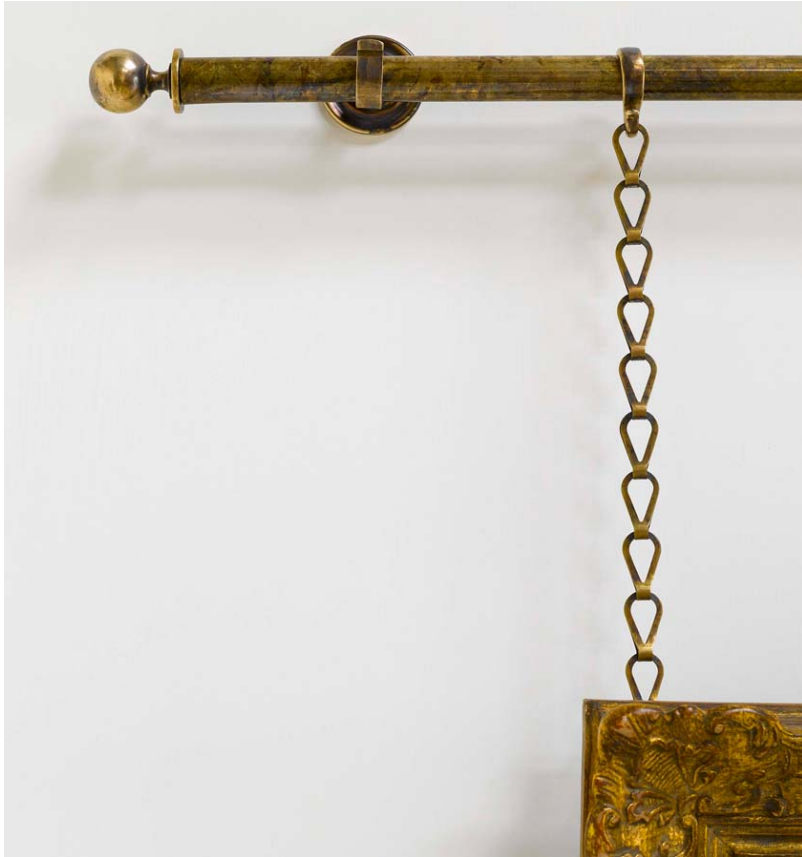

BY APPOINTMENT TO
H. R. H. THE PRINCE OF WALES
SUPPLIER OF
ANTIQUE AND INTERIOR DECORATION

◆ ROBERT KIME ◆

Antique brass picture rail

Our picture rails are 0.9" in diameter with end and centre brackets and cast brass ball end finials. Shown here in antique brass finish. Chain and hooks can be supplied in a matching finish.