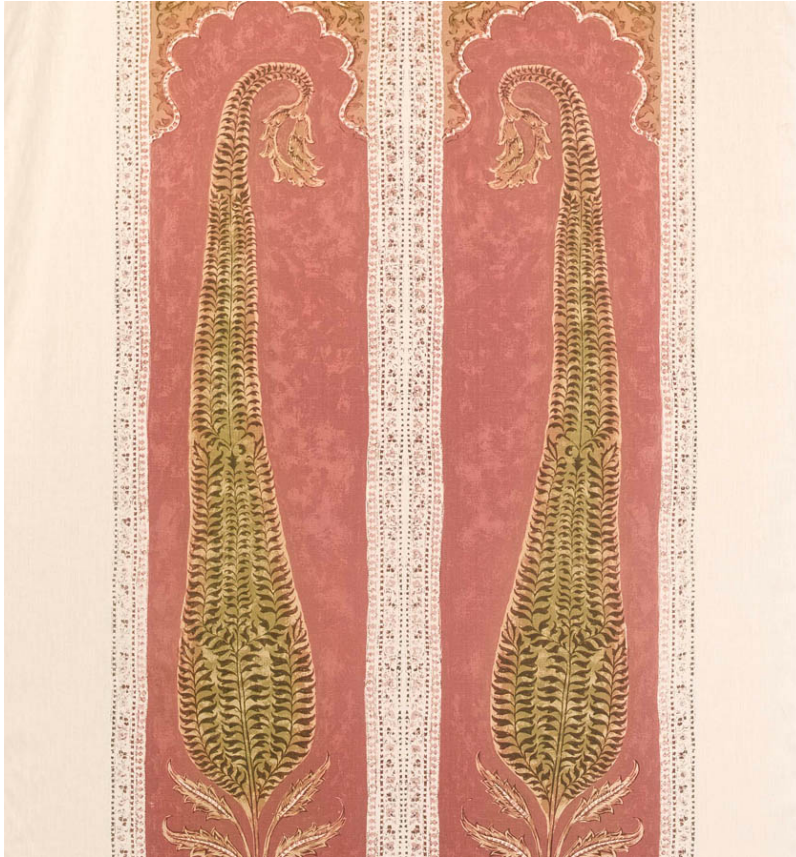

BY APPOINTMENT TO
H. R. H. THE PRINCE OF WALES
SUPPLIER OF
ANTIQUE AND INTERIOR DECORATION

◆ ROBERT KIME ◆

Ashoka - R0483

This design is based on a late Moghul Indian print, Ashoka being the name of a sacred tree.

Material: Linen

Width: 151 cm - 59 7/16 in

London Showroom

190-192 Ebury Street

London

SW1W 8UP

T: +44 (0)20 7831 6066

www.robertkime.com