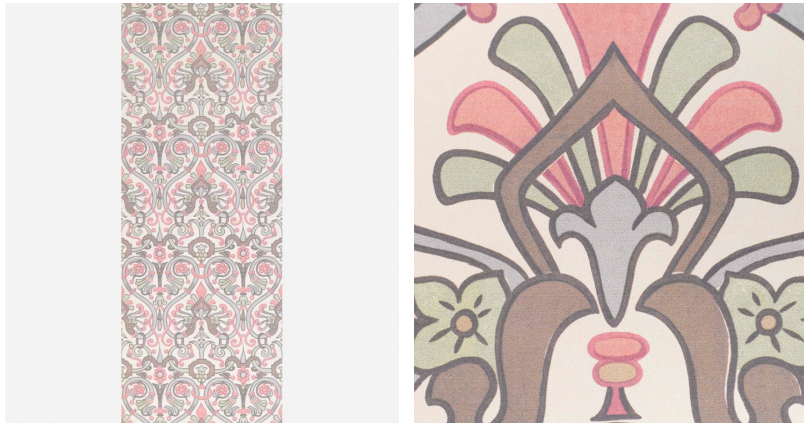

◆ ROBERT KIME ◆

RABY WALLPAPER PINK

0306A

Developed from a fragment bought in a sale at Raby Castle, Durham. Redesigned by Crace in the 19th Century.

Roll Length: 10 m (11 yards) , **Roll Width:** 52 cm (20.5 in) , **Pattern Repeat:** 38 cm (15 in) ,