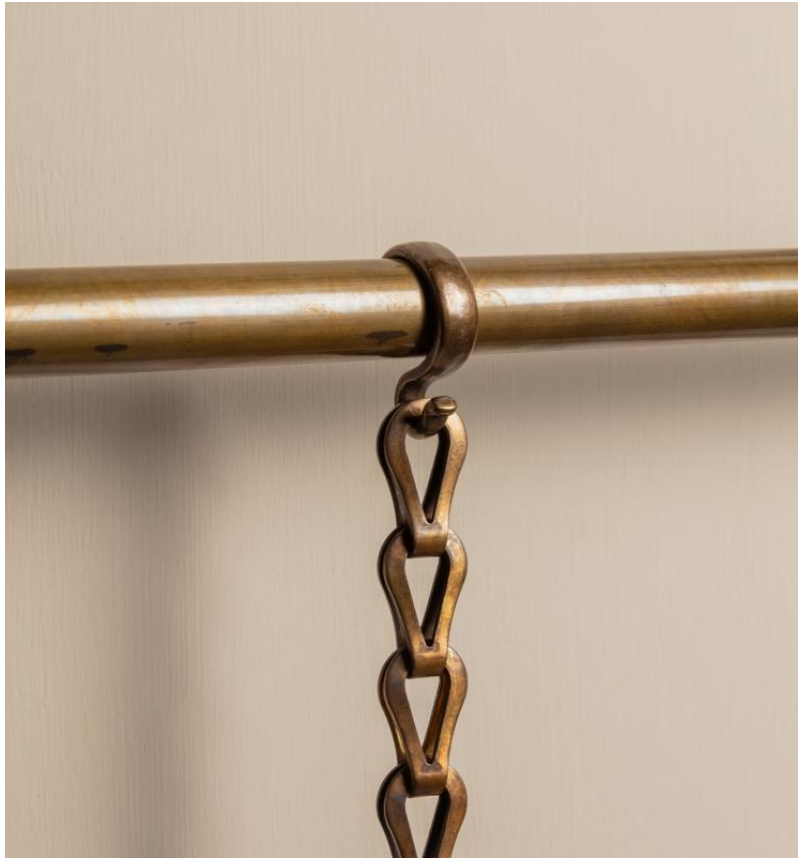

◆ ROBERT KIME ◆

PICTURE RAIL CHAIN - 35 MM - ANTIQUE BRASS

PRC757B

Width: 35 mm