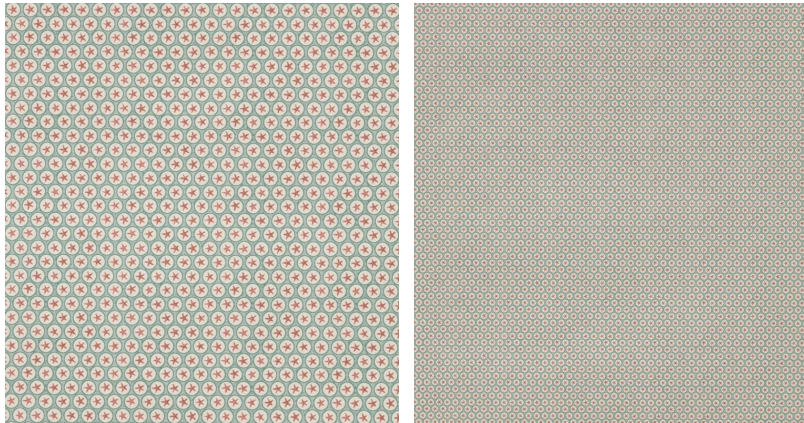

◆ ROBERT KIME ◆

GALAXY BERGAMOT

0318A2

An energetic design inspired by an original 19th Century Italian collection.

Roll Length: 10 m (11 yds) , **Roll Width:** 52 cm (20.5 in) , **Pattern Repeat:** 4.5 cm (1.8 in) ,